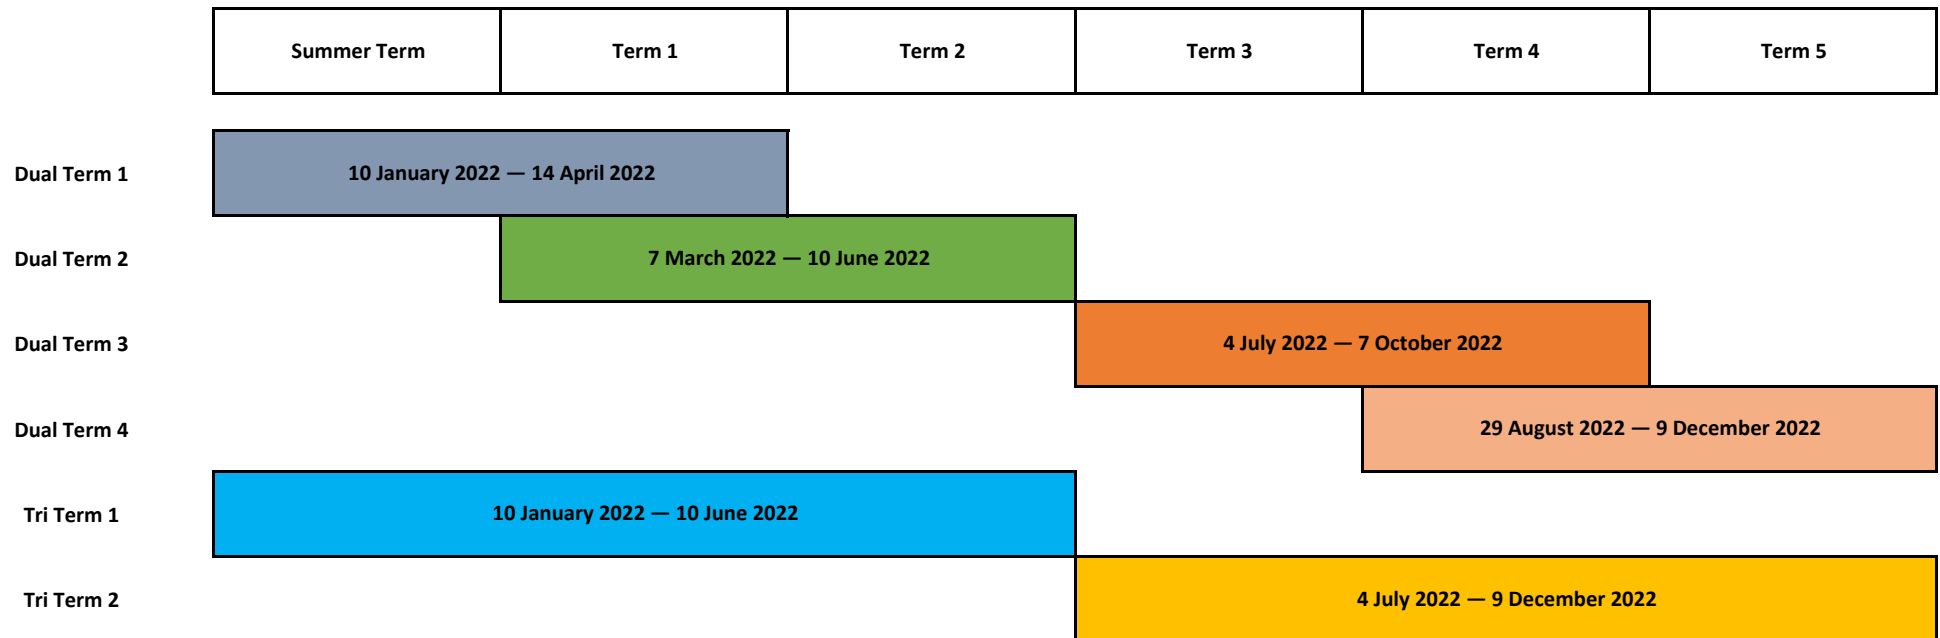

2022 Key Dates — Dual Term and Tri Term

Dual Term 1

Commences: 10 January
 Last day to enrol: 12 January
 Census date: 7 February
 Term ends: 14 April
 Grade publication: 27 April

Dual Term 2

Commences: 7 March
 Last day to enrol: 9 March
 Census date: 4 April
 Term ends: 10 June
 Grade publication: 22 June