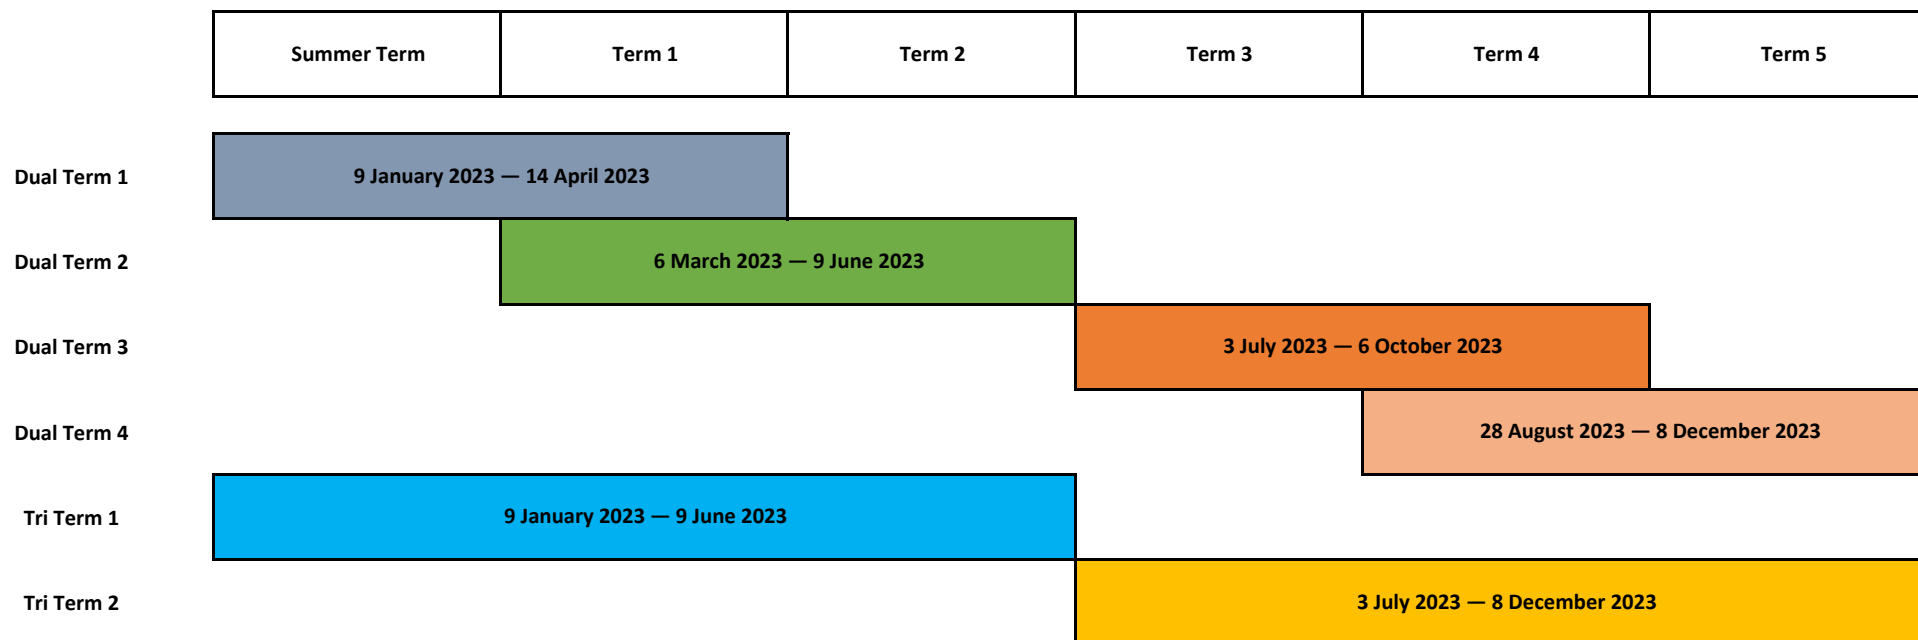

2023 Key Dates — Dual Term and Tri Term

Dual Term 1

Commences: 9 January
 Last day to enrol: 16 January
 Census date: 6 February
 Term ends: 14 April
 Grade publication: 27 April

Dual Term 2

Commences: 6 March
 Last day to enrol: 13 March
 Census date: 3 April
 Term ends: 9 June
 Grade publication: 21 June