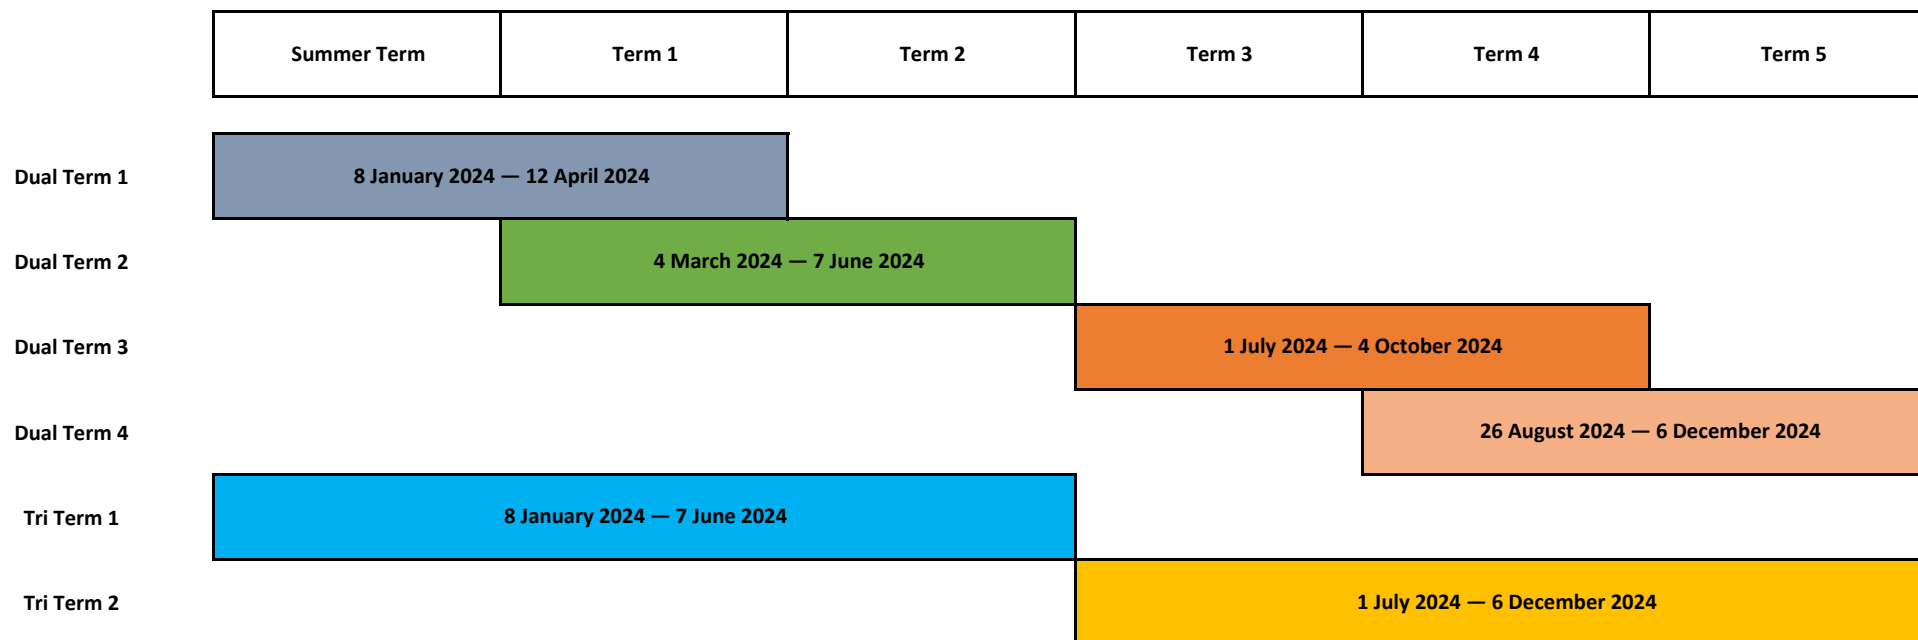

2024 Key Dates — Dual Term and Tri Term

Dual Term 1

Commences: 8 January
 Last day to enrol: 15 January
 Census date: 5 February
 Term ends: 12 April
 Grade publication: 24 April

Dual Term 2

Commences: 4 March
 Last day to enrol: 11 March
 Census date: 1 April
 Term ends: 7 June
 Grade publication: 19 June