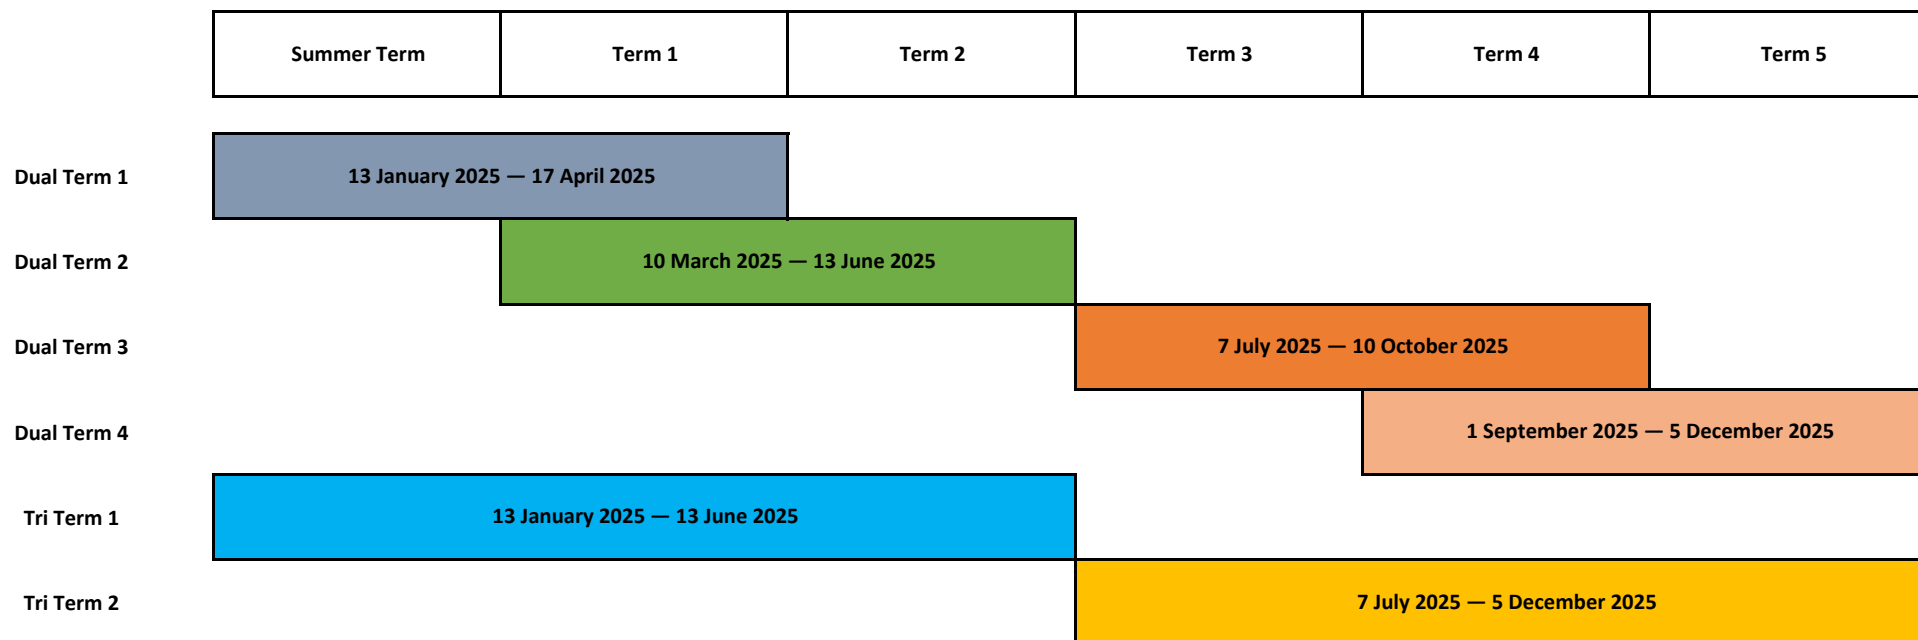

2025 Key Dates — Dual Term and Tri Term

Dual Term 1

Commences: 13 January
 Last day to enrol: 20 January
 Census date: 10 February
 Term ends: 17 April
 Grade publication: 30 April

Dual Term 2

Commences: 10 March
 Last day to enrol: 17 March
 Census date: 7 April
 Term ends: 13 June
 Grade publication: 25 June