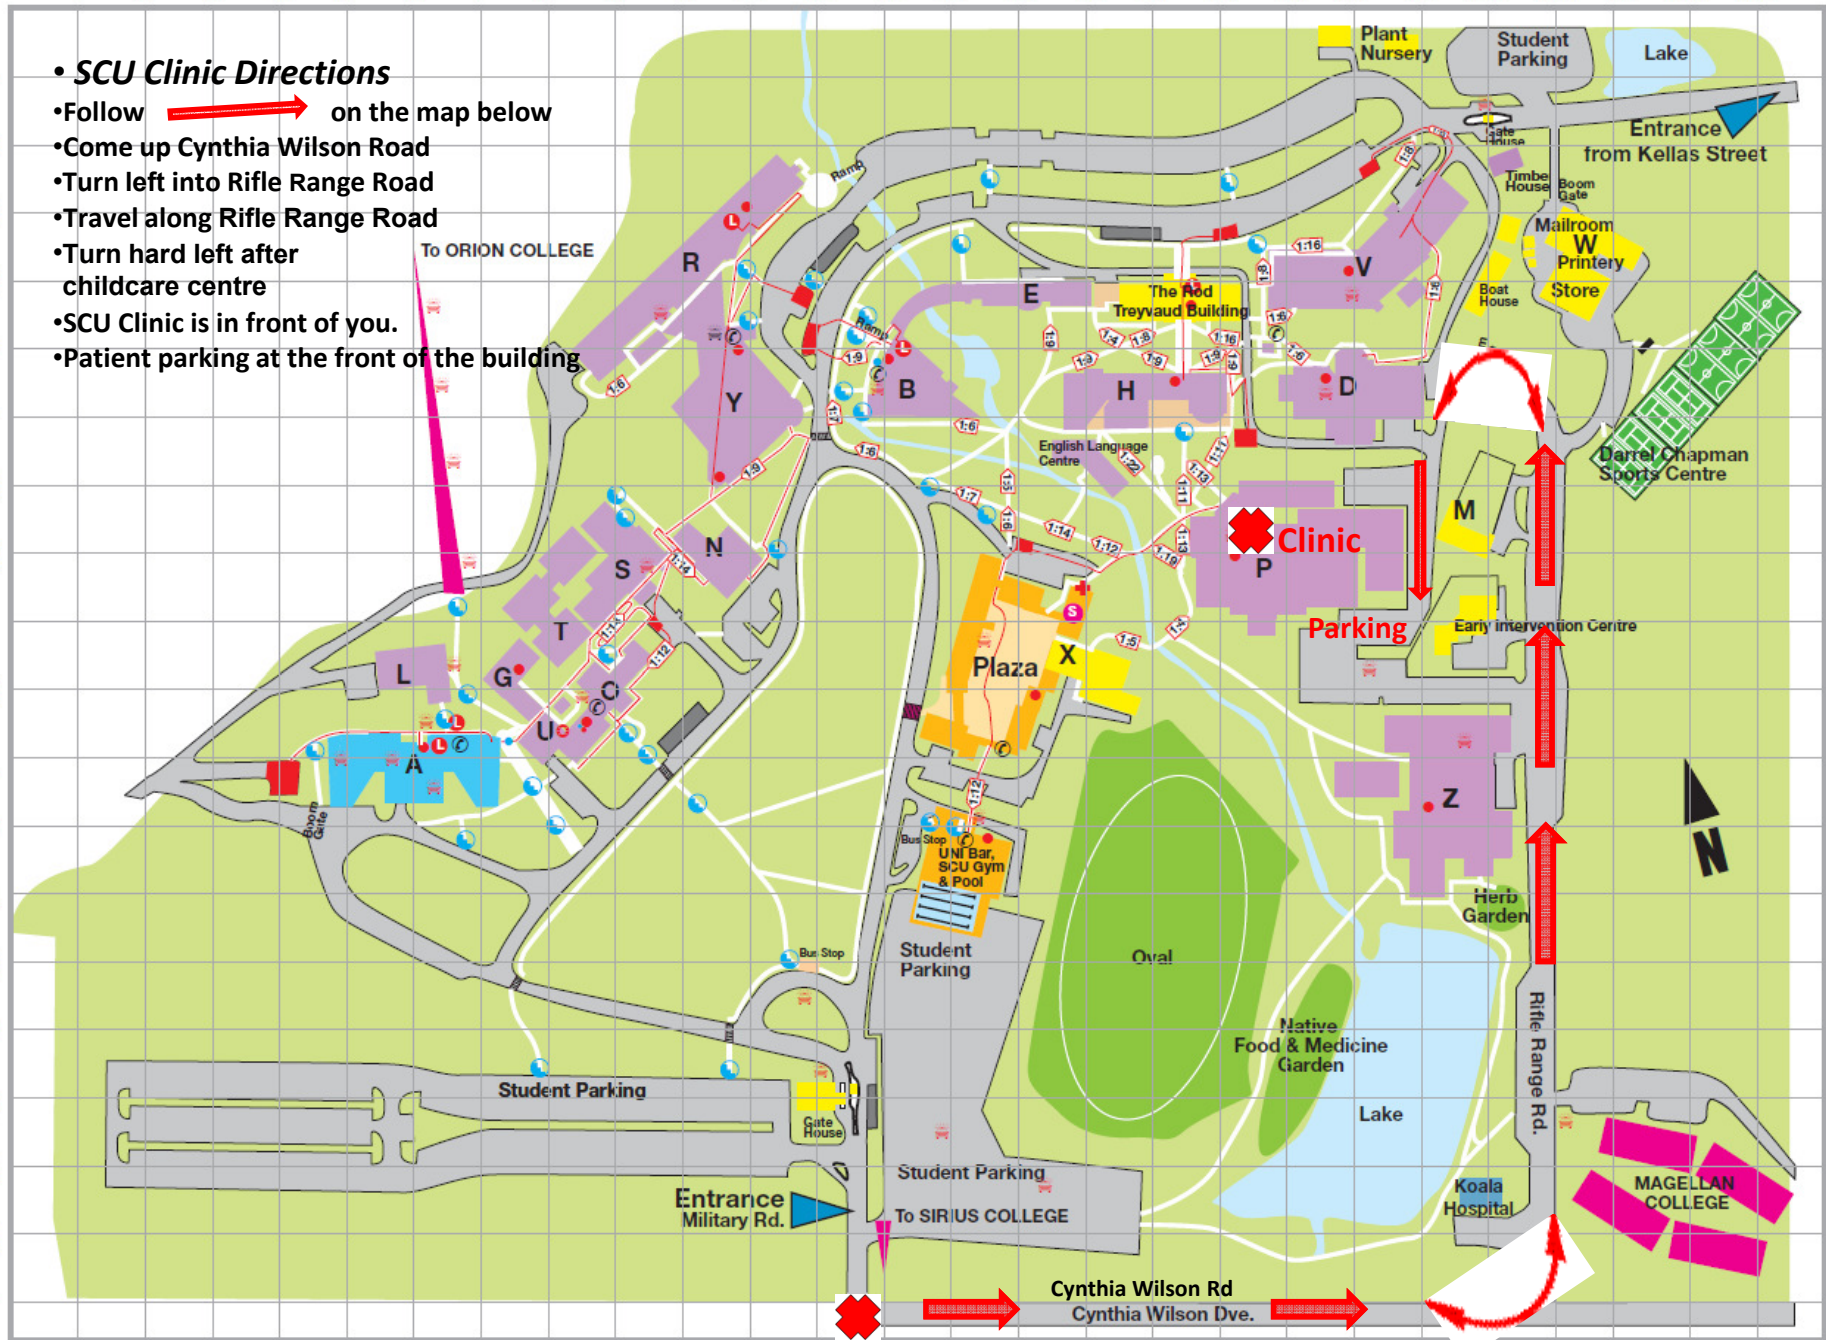

1 2 3 4 5 6 7 8 9 10 11 12 13 14 15 16 17 18 19 20 21 22 23 24 25 26

• **SCU Clinic Directions**

- Follow  on the map below
- Come up Cynthia Wilson Road
- Turn left into Rifle Range Road
- Travel along Rifle Range Road
- Turn hard left after childcare centre
- SCU Clinic is in front of you.
- Patient parking at the front of the building

1 2 3 4 5 6 7 8 9 10 11 12 13 14 15 16 17 18 19 20 21 22 23 24 25 26

A
B
C
D
E
F
G
H
J
K
L
M
N
O
P
Q
R
S
T