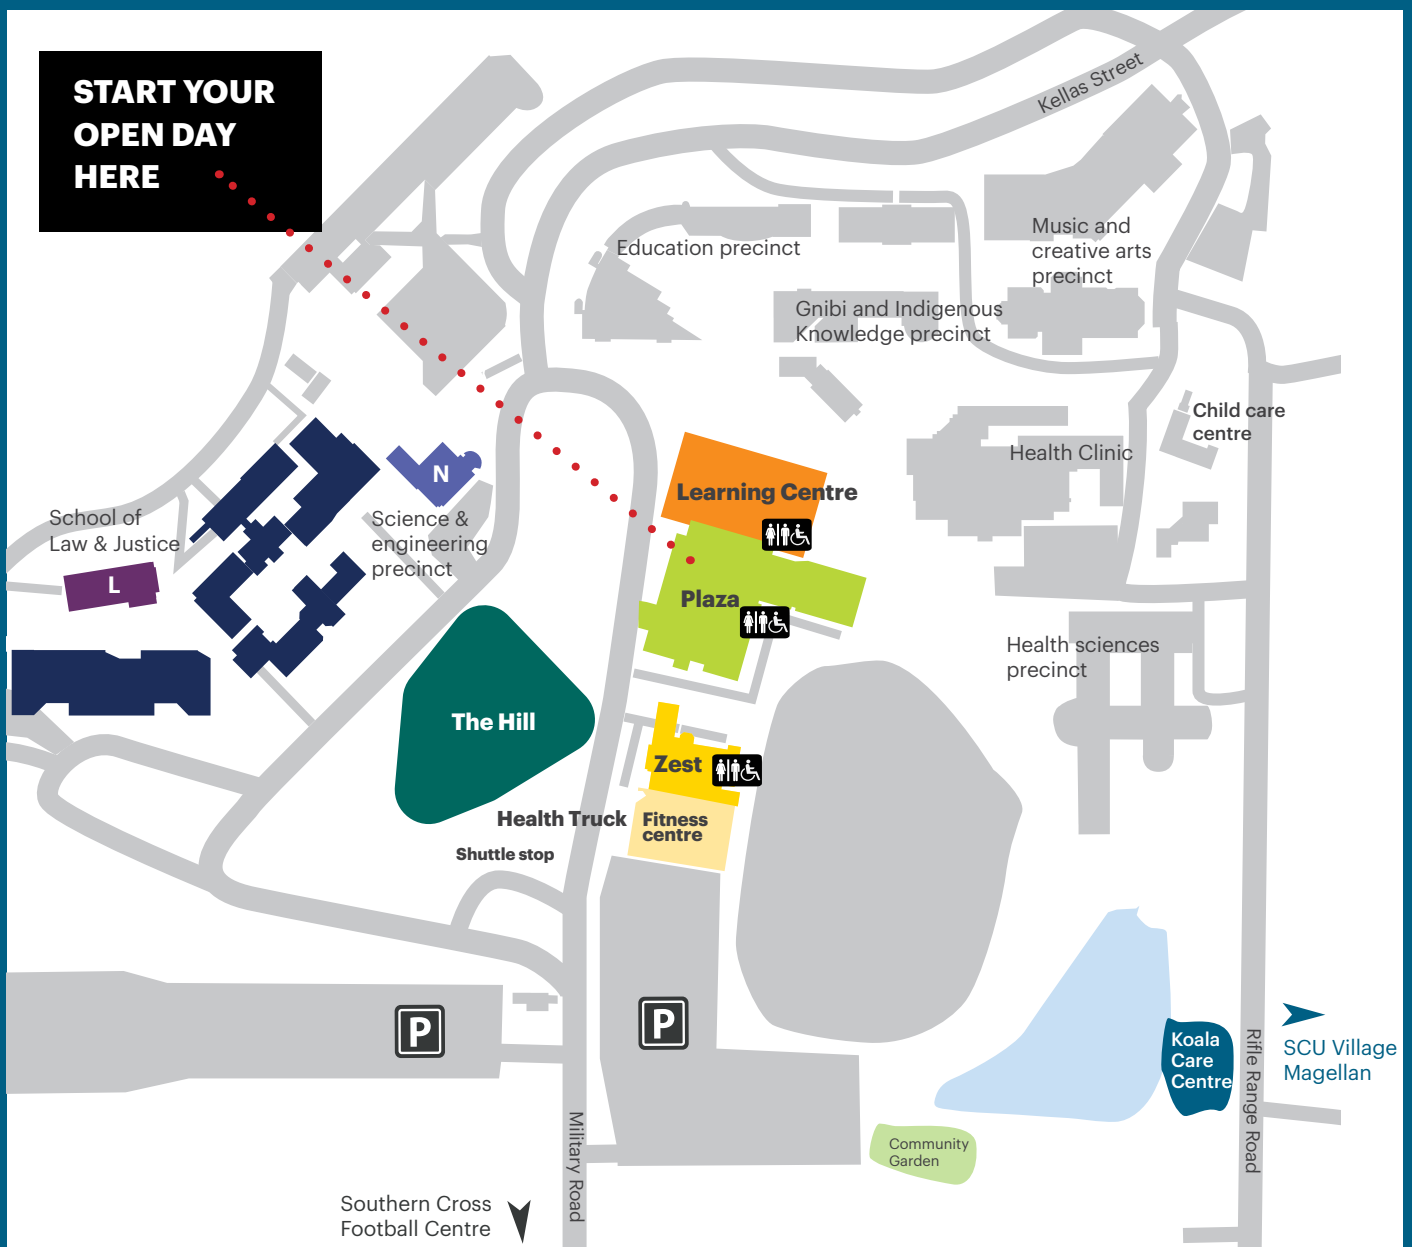

Explore. Look. Discover

CHECK OUT THE PLAZA 10AM-3PM:

- Arts, Humanities & Social Sciences
- Music, Creative Arts & Digital Media
- Business, Tourism & Information Technology
- Education & Teaching
- Engineering & Science
- Marine & Environmental Sciences
- Indigenous Knowledge
- Health Sciences
- Nursing & Midwifery
- Law & Justice
- Pathway programs (SCU College)

GET INFO ABOUT:

- Sport & Recreation
- International Exchange
- UniLife
- Scholarships
- Careers & Employment
- Student services
- UniMentor
- Indigenous student support & mentoring
- University Admissions Centre (UAC)
- Disability support
- Childcare centre
- Accommodation

CAMPUS SHUTTLE TOURS

Depart every half hour from the shuttle stop.

WALKING TOURS

Depart every hour from the tour tent in the Plaza.