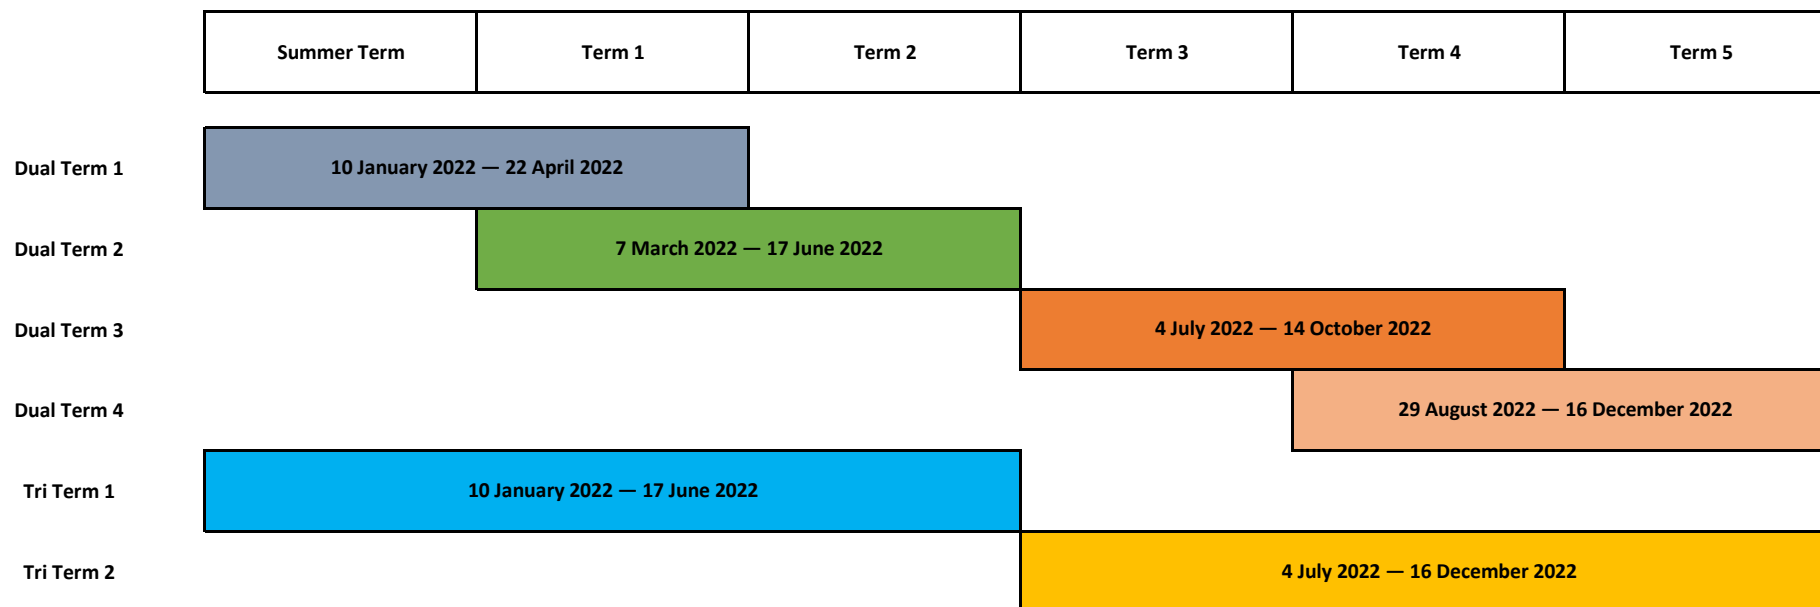

2022 Key Dates — Dual Term and Tri Term

Dual Term 1

Commences: 10 January
 Last day to enrol: 12 January
 Census date: 7 February
 Ends: 22 April
 Grade publication: 27 April

Dual Term 2

Commences: 7 March
 Last day to enrol: 9 March
 Census date: 4 April
 Ends: 17 June
 Grade publication: 22 June

Dual Term 3

Commences: 4 July
 Last day to enrol: 6 July
 Census date: 1 August
 Ends: 14 October
 Grade publication: 19 October

Dual Term 4

Commences: 29 August
 Last day to enrol: 31 August
 Census date: 26 September
 Ends: 16 December
 Grade publication: 21 December

Tri Term 1

Commences: 10 January
 Last day to enrol: 12 January
 Census date: 14 February
 Ends: 17 June
 Grade publication: 22 June

Tri Term 2

Commences: 4 July
 Last day to enrol: 6 July
 Census date: 8 August
 Ends: 16 December
 Grade publication: 21 December