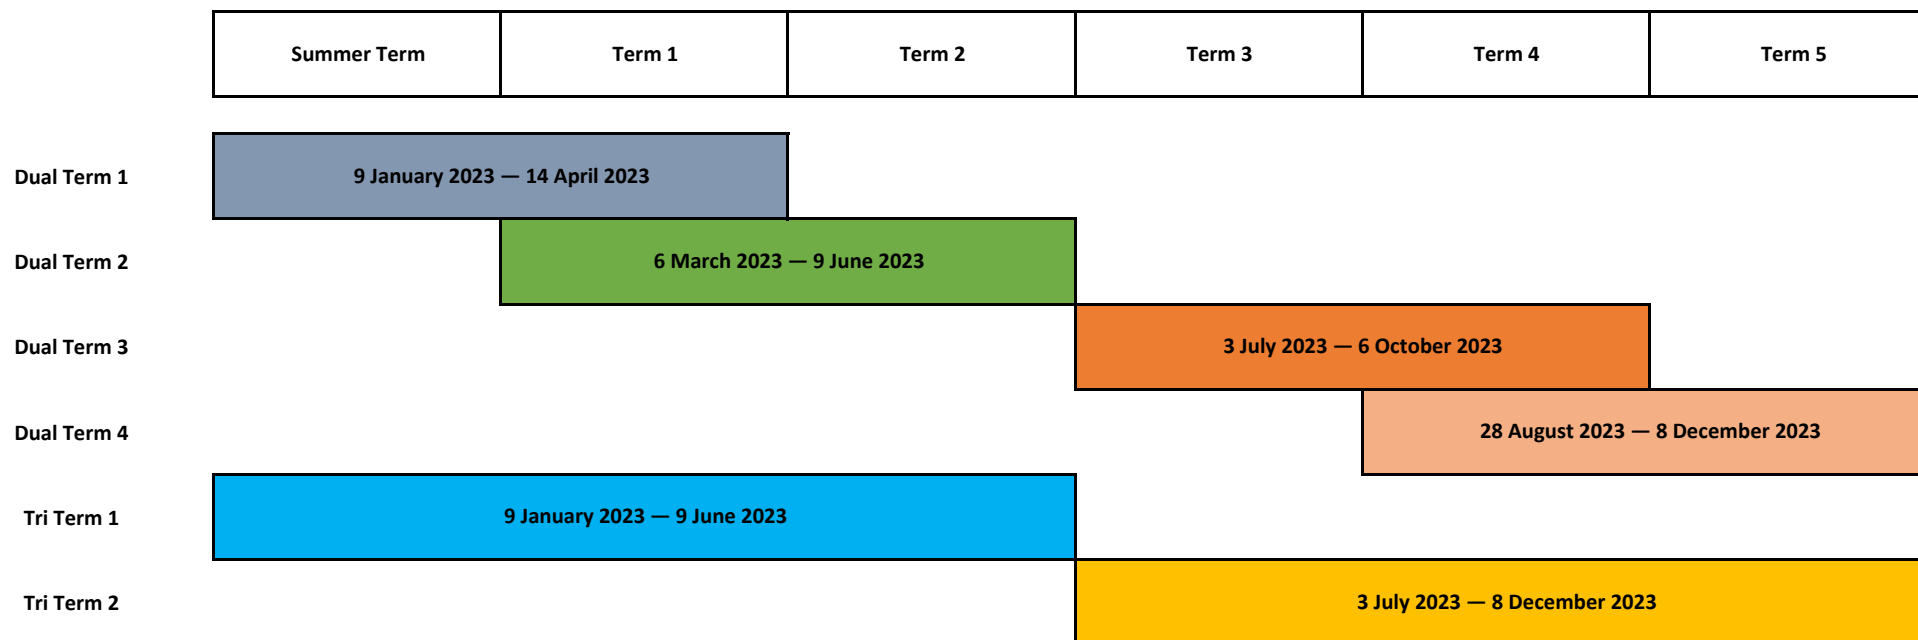

2023 Key Dates — Dual Term and Tri Term

Dual Term 1

Commences: 9 January
 Last day to enrol: 16 January
 Census date: 6 February
 Term ends: 14 April
 Grade publication: 26 April

Dual Term 2

Commences: 6 March
 Last day to enrol: 13 March
 Census date: 3 April
 Term ends: 9 June
 Grade publication: 21 June